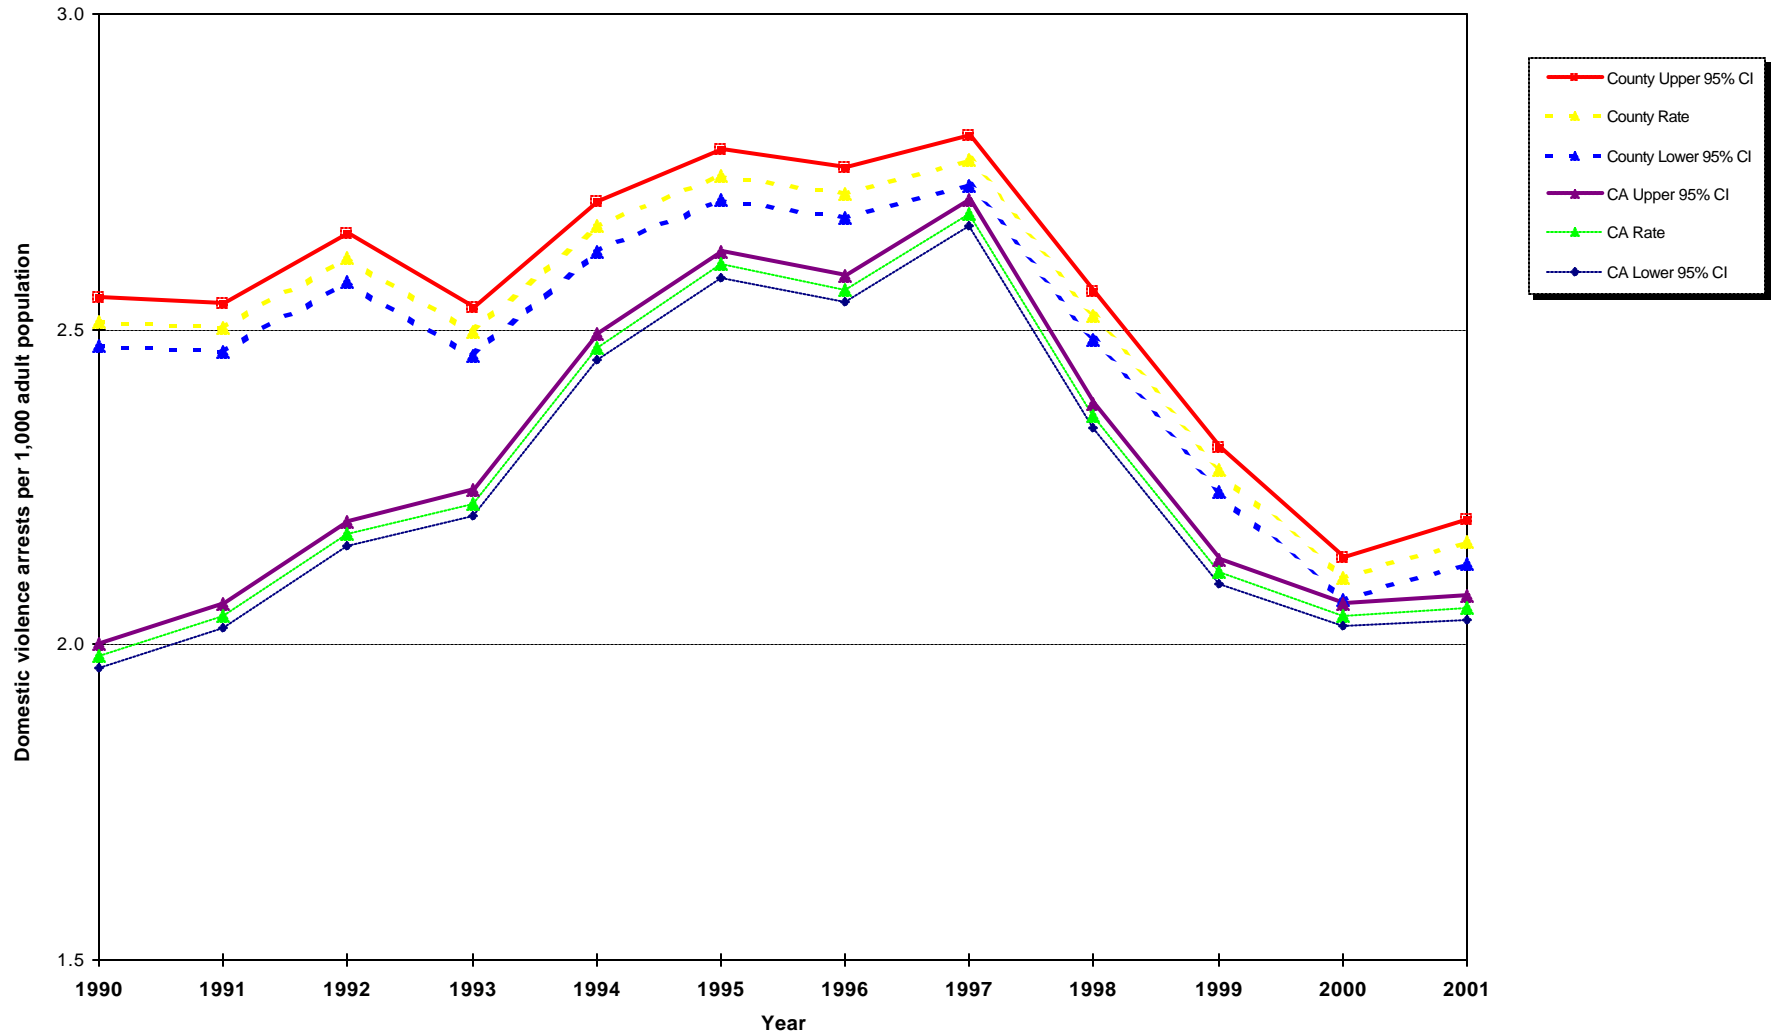

Domestic Violence Arrests per 1,000 Adult Population Ages 18 and Older California vs. Los Angeles County, 1990 - 2001

Source: California Department of Justice, Criminal Justice Statistics Center
 Denominator data: California Department of Finance, "Race/Ethnic Population with Age and Sex Detail, 1970-2040,"
 Sacramento, California, December 1998